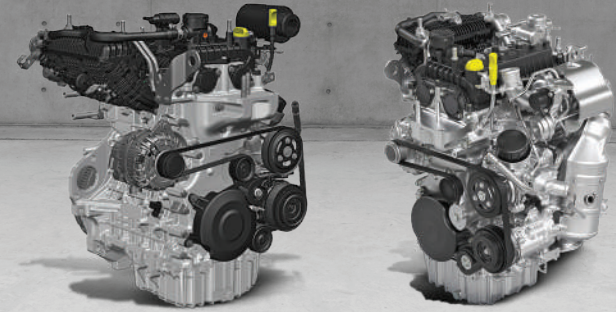

SPORT  
UTILITY  
VEHICLES

**THINK  
BIG**

THINK XUV300

**XUV300**

THINK BIG. THINK XUV300.

# ***BIG ON PERFORMANCE***

**1.2 L Turbo *Petrol* Engine with 200 Nm Torque**  
**1.2 L mStallion Turbo 6Di *Petrol* Engine with 230 Nm Torque**

When it comes to performance, the XUV300 is as big as it gets. Built for blazing acceleration and incomparable manoeuvrability, it comes with a searing, biggest-in-segment torque. Along with a powerful Turbo engine and TurboSport™ series engine that pack a solid punch, whether you choose petrol or diesel.

• 6-speed transmission • 3 Smart Steering Modes

**» FIRST-IN-SEGMENT**  
**3 SMART STEERING MODES**

**» BEST-IN-SEGMENT**  
**40.64 cm ALLOY WHEELS**